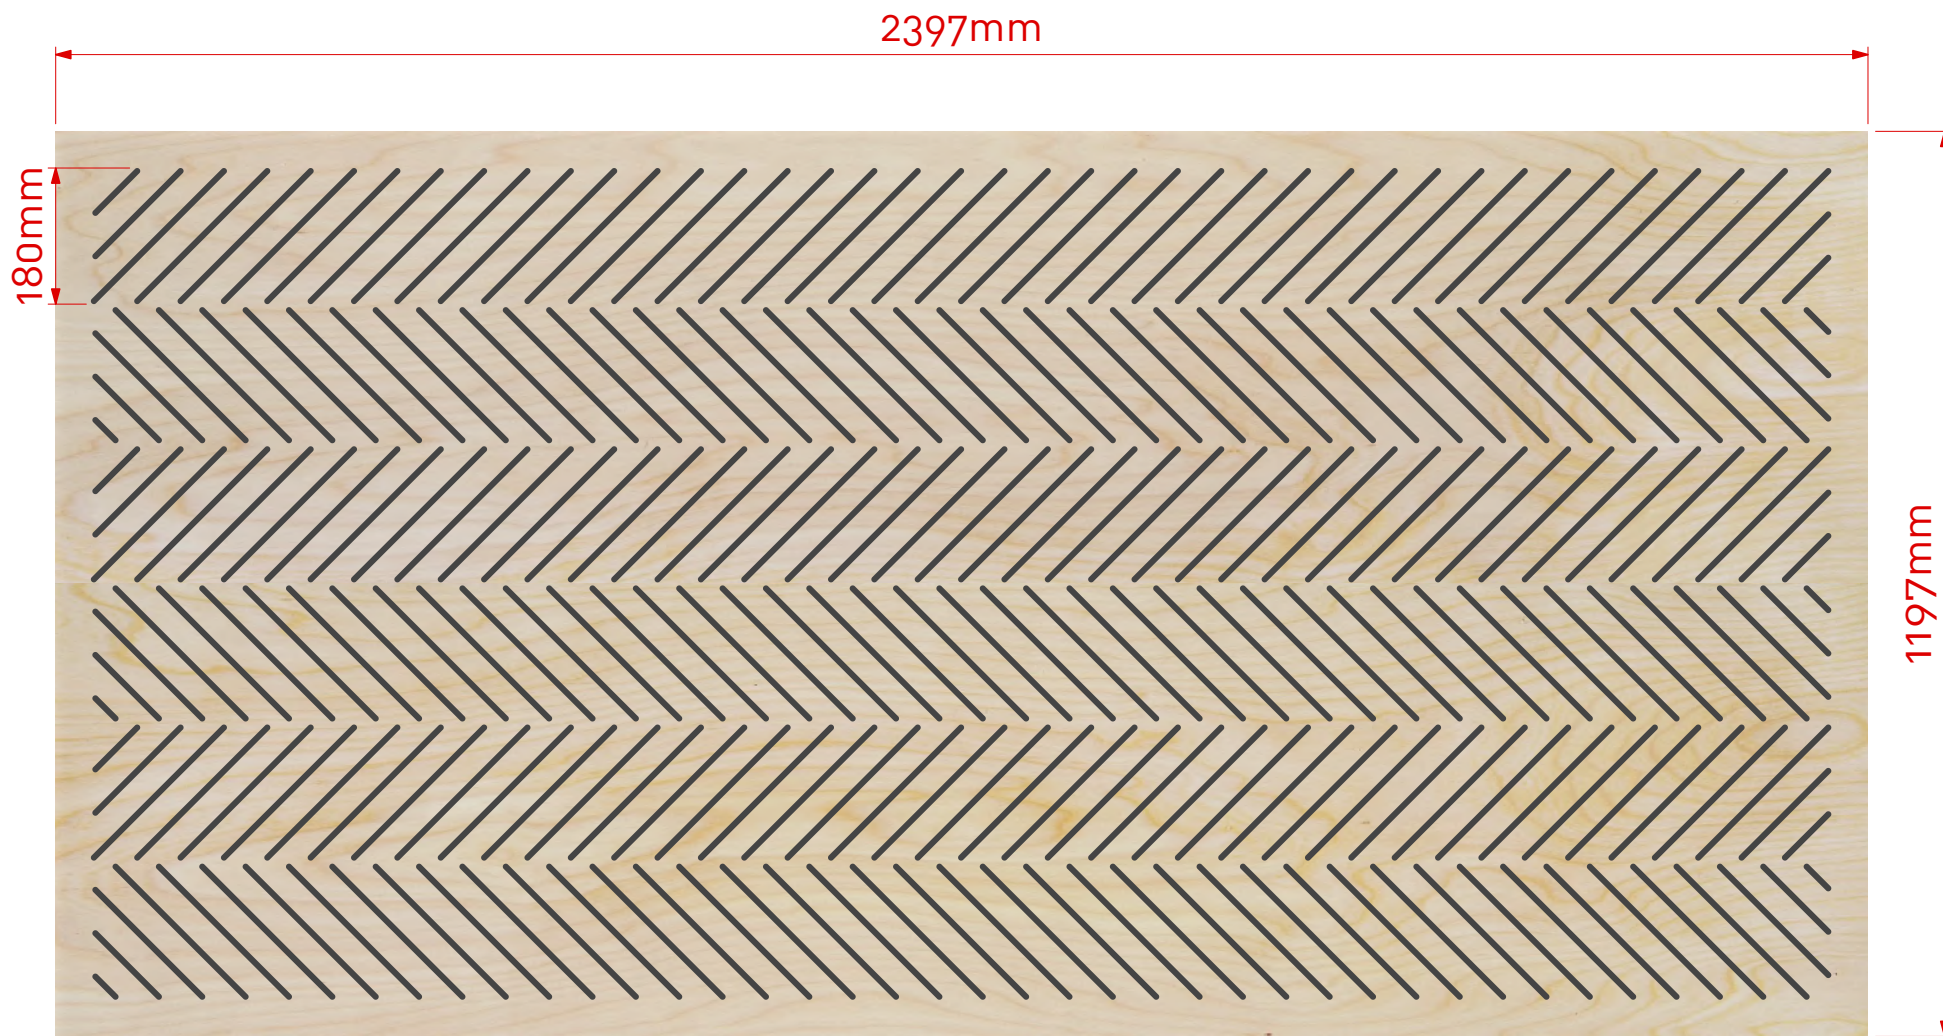

Asona SONAWOOD™ Acoustic Panel

Item:	SA8.180.50 W6L1
Perforations:	8mm slot @ 180mm (L)
Sheet Size:	2397mm (L) x 1197mm (W)
Border:	48.5mm (L) & 48.5mm (W)
Open Area*:	16.71%

*Includes non perforated border.

Note: Panel size, border and non perforated areas can be varied to suit project, consult Asona

Scale 1:10 @ A3

Scale 1:1 @ A3

Cluster Group

asona

www.asona.co.nz

info@asona.co.nz

Tel: +64 9 525 6575

Customer: _____

Project Name: _____

Drawing Name: Round Hole Perforations

Panel Type(s): _____

Item: SA8.180.50 W6L1

Date: 29/3/23

Version: 3

Scale: 1:10 & 1:1 @ A3