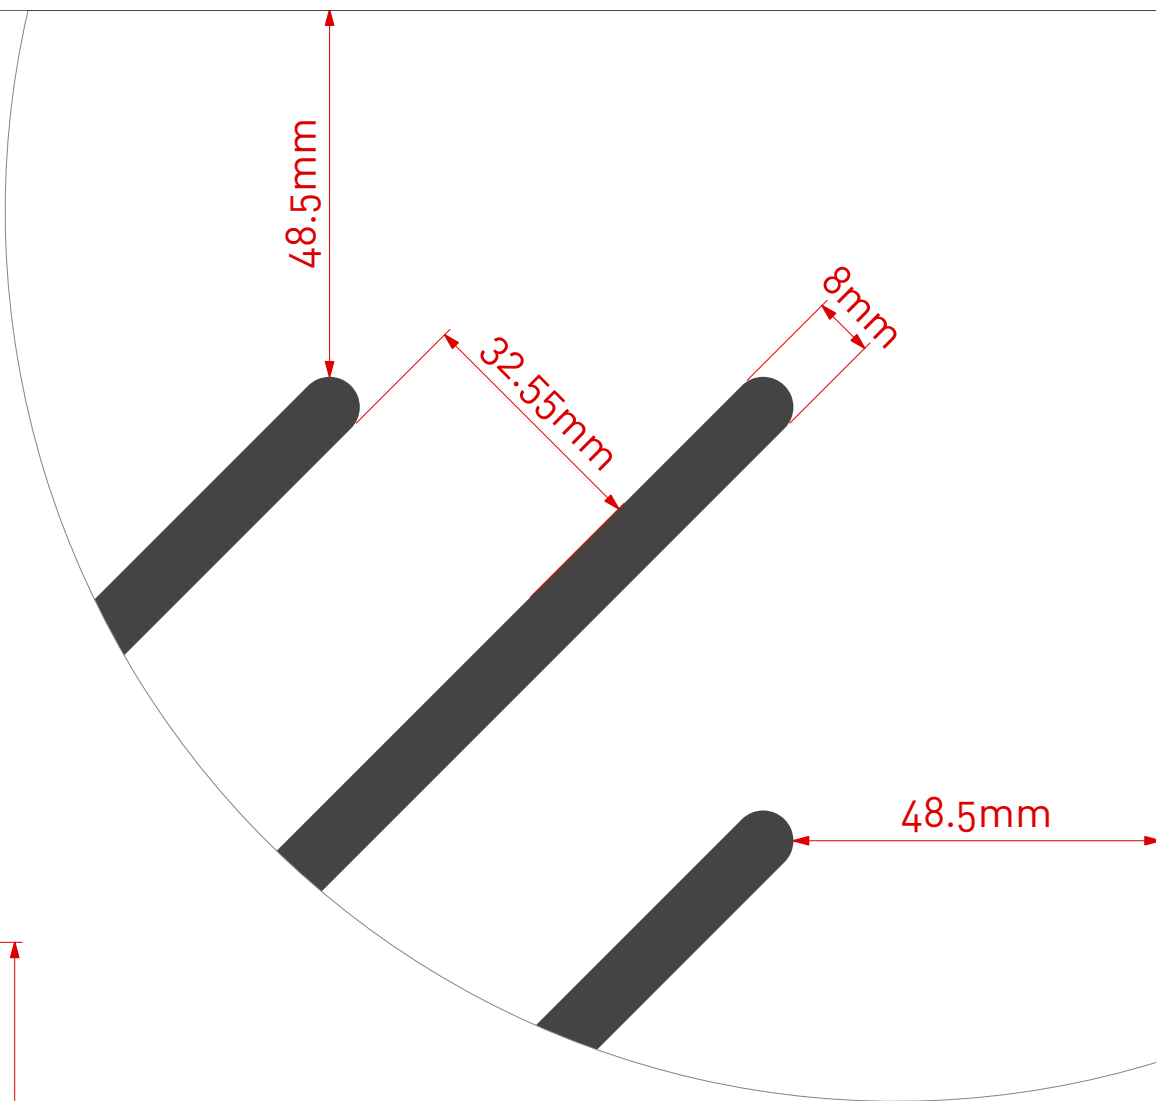

Asona SONAWOOD™ Acoustic Panel

Item:	SA8.180.50 W6L1
Perforations:	8mm slot @ 180mm (L)
Sheet Size:	2397mm (L) x 1197mm (W)
Border:	48.5mm (L) & 48.5mm (W)
Open Area*:	16.71%

*Includes non perforated border.

Note: Panel size, border and non perforated areas can be varied to suit project, consult Asona

Scale 1:10 @ A3

Scale 1:1 @ A3

Cluster Group

asona

www.asona.co.nz

info@asona.co.nz

Tel: +64 9 525 6575

Customer: _____

Project Name: _____

Drawing Name: Round Hole Perforations

Panel Type(s): _____

Item: SA8.180.50 W6L1

Date: 29/3/23

Version: 3

Scale: 1:10 & 1:1 @ A3